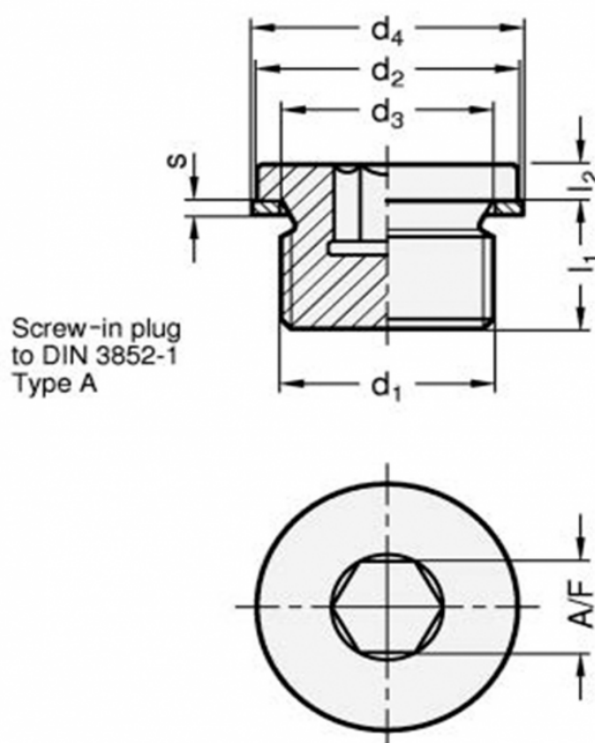

Article number: 20908STG12AA

Description: E+G Threaded plug DIN 908-ST-G1/2-AA

## Measures

A/F	= 10
d1	= G 1/2
d2h14	= 26
d3	= 21.3
d4	= 26
l1	= 14
l2	= 4
s	= 1.5

Weight in (g) = 40